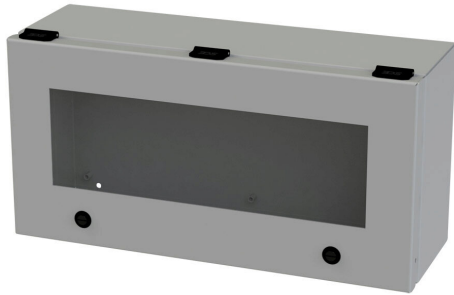

SCE-L9186ELJW Cut Sheet

Saginaw wiring trough, 6 x 9 x 18in (HxDxL), NEMA 3R/4/12/13, wall mount, carbon steel, ANSI 61 gray, powder coat finish, single-door, polycarbonate window.

For complete product information, please see this item on our store at the following link:

<https://www.automationdirect.com/pn/SCE-L9186ELJW>

Technical Specifications

Brand	Saginaw
Item	Wiring trough
Series	Enviroline Junction
NEMA Rating	3R/4/12/13
IP Rating	IP66
Nominal Enclosure Dimensions	9 x 18 x 6in (HxWxD)
Enclosure Height	9.00in
Enclosure Depth	6.19in
Enclosure Length	18.00in
Mounting	Wall

Integral Mounting Feet	No
Knockouts	No
Material	Carbon steel
Color	ANSI 61 gray
Finish	Powder coat
Cover Type	Single-door
Latch Type	1/4-turn semi-flush latch
Window Material	Polycarbonate
Padlockable	No