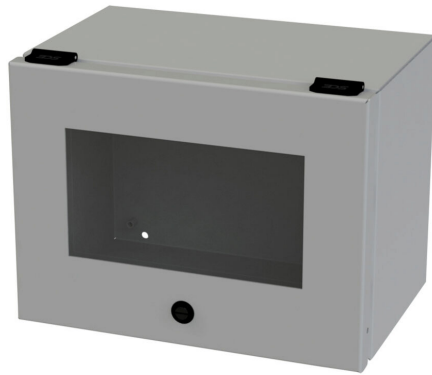

SCE-L9128ELJW Cut Sheet

Saginaw wiring trough, 8 x 9 x 12in (HxDxL), NEMA 3R/4/12/13, wall mount, carbon steel, ANSI 61 gray, powder coat finish, single-door, polycarbonate window.

For complete product information, please see this item on our store at the following link:

<https://www.automationdirect.com/pn/SCE-L9128ELJW>

Technical Specifications

Brand	Saginaw
Item	Wiring trough
Series	Enviroline Junction
NEMA Rating	3R/4/12/13
IP Rating	IP66
Nominal Enclosure Dimensions	9 x 12 x 8in (HxWxD)
Enclosure Height	9.00in
Enclosure Depth	8.19in
Enclosure Length	12.00in
Mounting	Wall

Integral Mounting Feet	No
Knockouts	No
Material	Carbon steel
Color	ANSI 61 gray
Finish	Powder coat
Cover Type	Single-door
Latch Type	1/4-turn semi-flush latch
Window Material	Polycarbonate
Padlockable	No