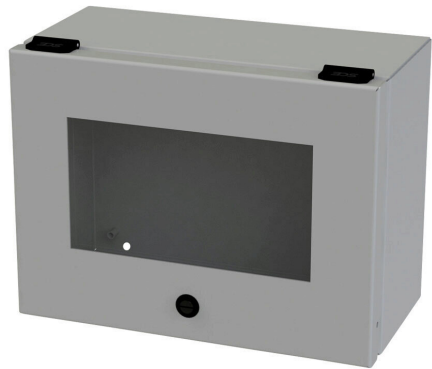

SCE-L9126ELJW Cut Sheet

Saginaw wiring trough, 6 x 9 x 12in (HxDxL), NEMA 3R/4/12/13, wall mount, carbon steel, ANSI 61 gray, powder coat finish, single-door, polycarbonate window.

For complete product information, please see this item on our store at the following link:

<https://www.automationdirect.com/pn/SCE-L9126ELJW>

Technical Specifications

Brand	Saginaw
Item	Wiring trough
Series	Enviroline Junction
NEMA Rating	3R/4/12/13
IP Rating	IP66
Nominal Enclosure Dimensions	9 x 12 x 6in (HxWxD)
Enclosure Height	9.00in
Enclosure Depth	6.19in
Enclosure Length	12.00in
Mounting	Wall

Integral Mounting Feet	No
Knockouts	No
Material	Carbon steel
Color	ANSI 61 gray
Finish	Powder coat
Cover Type	Single-door
Latch Type	1/4-turn semi-flush latch
Window Material	Polycarbonate
Padlockable	No