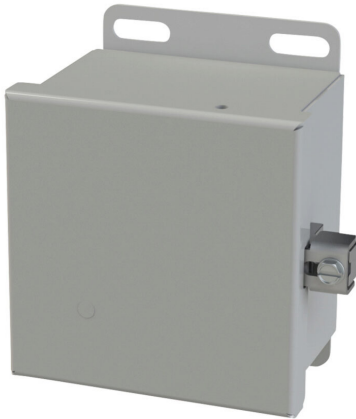

# SCE-404CHNF Cut Sheet

Saginaw enclosure, NEMA 3R/4/12/13, 4 x 4 x 3in (HxWxD), wall mount, carbon steel, ANSI 61 gray, powder coat finish, single-door, stainless steel clamps.

For complete product information, please see this item on our store at the following link:

<https://www.automationdirect.com/pn/SCE-404CHNF>

## Technical Specifications

<b>Brand</b>	Saginaw
<b>Item</b>	Enclosure
<b>Slope Top</b>	No
<b>3-Piece Assembly</b>	No
<b>Vented</b>	No
<b>NEMA Rating</b>	3R/4/12/13
<b>IP Rating</b>	IP66
<b>Nominal Enclosure Dimensions</b>	4 x 4 x 3in (HxWxD)
<b>Enclosure Height</b>	4.38in
<b>Enclosure Width</b>	4.39in
<b>Enclosure Depth</b>	3.20in
<b>Mounting</b>	Wall
<b>Integral Mounting Feet</b>	No
<b>Integral Mounting Flange</b>	Yes

<b>Dual Access</b>	No
<b>Knockouts</b>	No
<b>Bottom Gland Plate</b>	No
<b>Material</b>	Carbon steel
<b>Color</b>	ANSI 61 gray
<b>Finish</b>	Powder coat
<b>Cover Type</b>	Single-door
<b>Hinge Type</b>	Continuous hinge
<b>Number of Hinges Per Door</b>	1
<b>Latch Type</b>	Stainless steel clamps
<b>Number Of Latches</b>	1
<b>Padlockable</b>	No
<b>Keylocking</b>	No