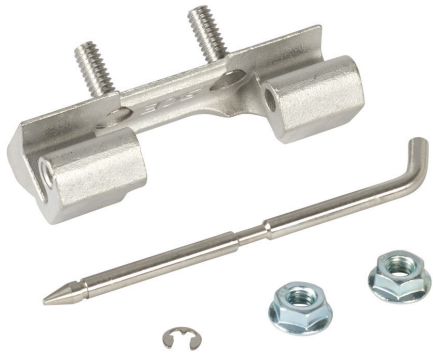

SCE-3916SS Cut Sheet

Saginaw large concealed hinge, replacement, 304 stainless steel.
Hinge, pin and clip included.

For complete product information, please see this item on our store at the following link:

<https://www.automationdirect.com/pn/SCE-3916SS>

Technical Specifications

Brand	Saginaw
Item	Large concealed hinge
Replacement	Yes
Material	304 stainless steel
Quantity per Pack	1
Includes	Hinge, pin and clip