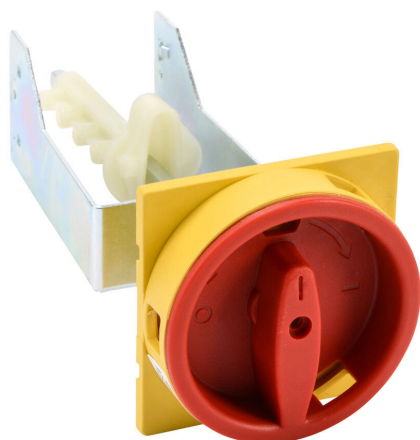

RMMP-130E Cut Sheet

WEG Electric rotary handle, selector, red/yellow, external front mount, 2-position, lockable in OFF only, NEMA 1/3R, IP55. For use with MPW40 series manual motor protectors. 130mm shaft included.

For complete product information, please see this item on our store at the following link:

<https://www.automationdirect.com/pn/RMMP-130E>

Technical Specifications

Brand	WEG Electric
Item	Handle
Handle Type	Rotary
Handle Style	Selector
Color	Red/yellow
Mounting	External front
Number Of Positions	2
Lockable Positions	OFF only
Defeatable	No
NEMA Rating	1/3R
IP Rating	IP55
Test Function	No
For Use With	MPW40 series manual motor protectors
Includes	130mm shaft