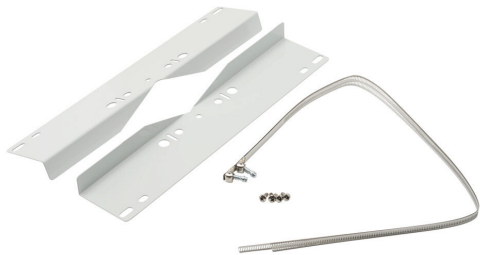

PM18-24 Cut Sheet

AttaBox pole mounting kit, for use with Heartland series enclosures 18-24in width.

For complete product information, please see this item on our store at the following link:

<https://www.automationdirect.com/pn/PM18-24>

Technical Specifications

Brand	AttaBox
Item	Pole mounting kit
For Use With	Heartland series enclosures 18-24in width
Kit Includes	Mounting brackets, mounting straps, and fasteners

Agency Approvals

UL Listed File #	None
UL Recognized File #	None
UL Hazardous File #	None
CE	View CE declarations
CSA File #	None
RoHS Status	Yes (See CE Doc)
EU REACH	View EU REACH document