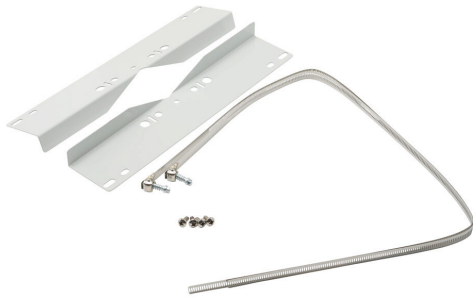

# PM14-16 Cut Sheet

AttaBox pole mounting kit, for use with Heartland series enclosures 14-16in width.

For complete product information, please see this item on our store at the following link:

<https://www.automationdirect.com/pn/PM14-16>

## Technical Specifications

<b>Brand</b>	AttaBox
<b>Item</b>	Pole mounting kit
<b>For Use With</b>	Heartland series enclosures 14-16in width
<b>Kit Includes</b>	Mounting brackets, mounting straps, and fasteners