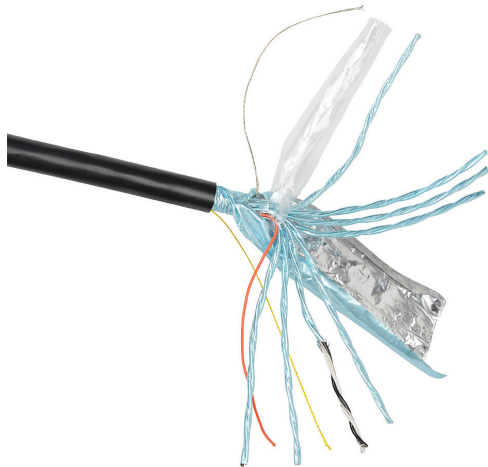

# PLTC3-18-8SS-1 Cut Sheet

Southwire instrumentation cable, individual and overall shielded, PLTC and ITC, 300V, 8 twisted pairs, 18 AWG, PVC conductor insulation material, black and white numbered pairs, PVC jacket, black, cut to length.

For complete product information, please see this item on our store at the following link:

<https://www.automationdirect.com/pn/PLTC3-18-8SS-1>

## Technical Specifications

<b>Brand</b>	Southwire
<b>Item</b>	Cable
<b>Wire/Cable Type</b>	Instrumentation
<b>UL Wire/Cable Type</b>	PLTC and ITC
<b>Application</b>	General purpose
<b>Flexibility</b>	Semi-flexible
<b>Voltage Rating</b>	300V
<b>Conductors</b>	8 twisted pairs
<b>Conductor Size</b>	18 AWG
<b>Conductor Stranding</b>	7-stranded
<b>Conductor Material</b>	Bare copper
<b>Conductor Insulation Material</b>	PVC
<b>Conductor Insulation Color</b>	Black and white numbered pairs

<b>Shielding</b>	Individual and overall shielded
<b>Jacket Material</b>	PVC
<b>Jacket Color</b>	Black
<b>Nominal Overall Cable Diameter</b>	0.605in
<b>Bulk Length</b>	Cut to length
<b>Package Type</b>	1 to 50ft = Coil, 51 to 100ft = 14 x 7in Reel, 101 to 150ft = 14 x 10in Reel, 151 to 230ft = 16 x 10in Reel, 231 to 330ft = 18 x 10in Reel, 331 to 430ft = 18 x 13in Reel, 431 to 930ft = 24 x 17in Wooden Reel, 931 to 1530ft = 30 x 17in Wooden Reel, 1531 to MAX = Large Wooden Reel