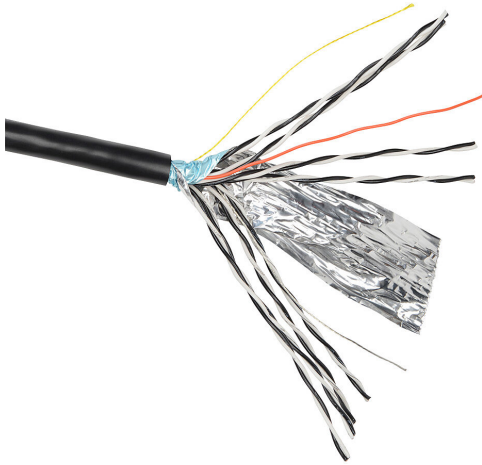

# PLTC3-18-8S-1 Cut Sheet

Southwire instrumentation cable, overall shielded, PLTC and ITC, 300V, 8 twisted pairs, 18 AWG, PVC conductor insulation material, black and white numbered pairs, PVC jacket, black, cut to length.

For complete product information, please see this item on our store at the following link:

<https://www.automationdirect.com/pn/PLTC3-18-8S-1>

## Technical Specifications

<b>Brand</b>	Southwire
<b>Item</b>	Cable
<b>Wire/Cable Type</b>	Instrumentation
<b>UL Wire/Cable Type</b>	PLTC and ITC
<b>Application</b>	General purpose
<b>Flexibility</b>	Semi-flexible
<b>Voltage Rating</b>	300V
<b>Conductors</b>	8 twisted pairs
<b>Conductor Size</b>	18 AWG
<b>Conductor Stranding</b>	7-stranded
<b>Conductor Material</b>	Bare copper
<b>Conductor Insulation Material</b>	PVC
<b>Conductor Insulation Color</b>	Black and white numbered pairs