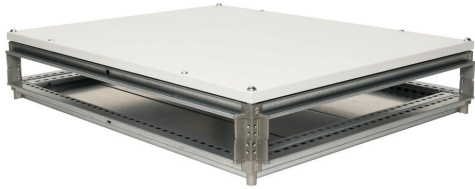

# OKKTB1080 Cut Sheet

Quadritalia OKK series roof/base set, 1000 x 800mm (WxD), carbon steel, RAL 7035 light gray, powder coat finish.

For complete product information, please see this item on our store at the following link:

## Technical Specifications

<b>Brand</b>	Quadritalia
<b>Item</b>	Roof/base set
<b>Series</b>	OKK
<b>Width</b>	1000mm
<b>Depth</b>	800mm
<b>Material</b>	Carbon steel
<b>Color</b>	RAL 7035 light gray
<b>Finish</b>	Powder coat