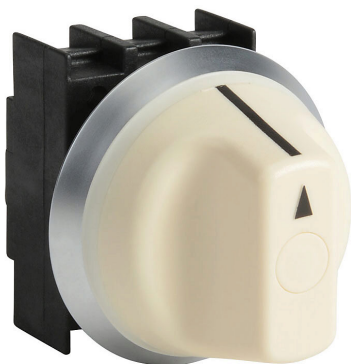

NWTS321WS Cut Sheet

Schmersal selector switch, IP67 and IP69K, 22mm, 3-position, spring return to center from left, maintained right, operator only, plastic base, plastic bezel, Operator: white, knob, 44mm, round, plastic. Requires contact blocks.

For complete product information, please see this item on our store at the following link:

<https://www.automationdirect.com/pn/NWTS321WS>

Technical Specifications

Brand	Schmersal
Item	Selector switch
Barrel Size	22mm
IP Rating	IP67 and IP69K
Number Of Positions	3
Action	Spring return to center from left, maintained right
Contact Type	Operator only
Base Material	Plastic
Bezel Material	Plastic
Operator Color	White
Operator Type	Knob
Operator Size	44mm
Operator Shape	Round
Operator Material	Plastic
Requires	Contact blocks