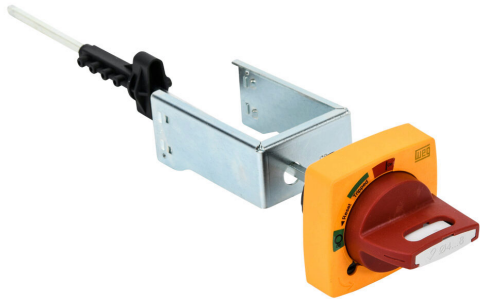

MRX65-330E Cut Sheet

WEG Electric rotary handle, selector, red/yellow, external front mount, 2-position, lockable in OFF only, defeatable, NEMA 4/4X, IP65. For use with MPW80 series manual motor protectors. 330mm shaft included.

For complete product information, please see this item on our store at the following link:

<https://www.automationdirect.com/pn/MRX65-330E>

Technical Specifications

Brand	WEG Electric
Item	Handle
Handle Type	Rotary
Handle Style	Selector
Color	Red/yellow
Mounting	External front
Number Of Positions	2
Lockable Positions	OFF only
Defeatable	Yes
NEMA Rating	4/4X
IP Rating	IP65
Test Function	No
For Use With	MPW80 series manual motor protectors
Includes	330mm shaft