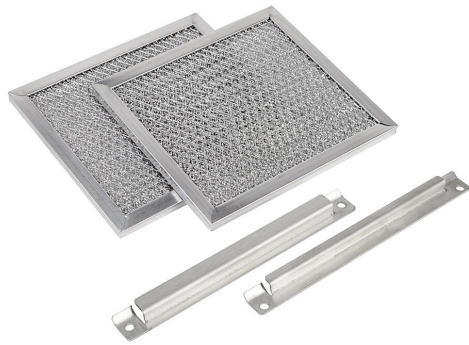

LFK88 Cut Sheet

Hammond filter, replacement, 6.63 x 6.00in, aluminum mesh, aluminum frame, washable. Package of 2. For use with 1481L3R88GY.

For complete product information, please see this item on our store at the following link:

<https://www.automationdirect.com/pn/LFK88>

Technical Specifications

Brand	Hammond
Item	Filter
Replacement	Yes
Size	6.63 x 6.00in
Filter Element	Aluminum mesh
Frame Material	Aluminum
Washable	Yes
Quantity per Pack	2
For Use With	1481L3R88GY
Includes	Mounting brackets