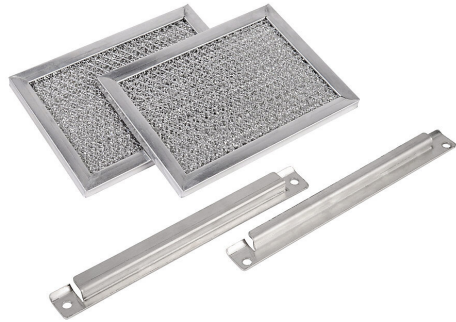

LFK68 Cut Sheet

Hammond filter, replacement, 4.38 x 6.00in, aluminum mesh, aluminum frame, washable. Package of 2. For use with 1481L3R68GY.

For complete product information, please see this item on our store at the following link:

<https://www.automationdirect.com/pn/LFK68>

Technical Specifications

Brand	Hammond
Item	Filter
Replacement	Yes
Size	4.38 x 6.00in
Filter Element	Aluminum mesh
Frame Material	Aluminum
Washable	Yes
Quantity per Pack	2
For Use With	1481L3R68GY
Includes	Mounting brackets