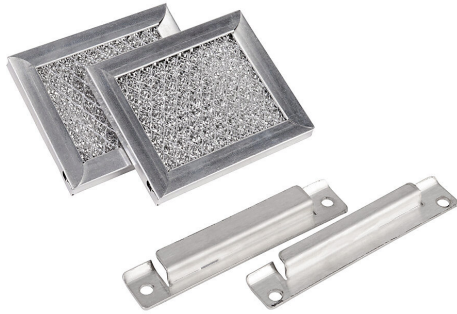

# LFK55 Cut Sheet

Hammond filter, replacement, 3.15 x 3.00in, aluminum mesh, aluminum frame, washable. Package of 2. For use with 1481L3R55GY and 1481L3R55SS.

For complete product information, please see this item on our store at the following link:

## Technical Specifications

<b>Brand</b>	Hammond
<b>Item</b>	Filter
<b>Replacement</b>	Yes
<b>Size</b>	3.15 x 3.00in
<b>Filter Element</b>	Aluminum mesh
<b>Frame Material</b>	Aluminum
<b>Washable</b>	Yes
<b>Quantity per Pack</b>	2
<b>For Use With</b>	1481L3R55GY and 1481L3R55SS
<b>Includes</b>	Mounting brackets