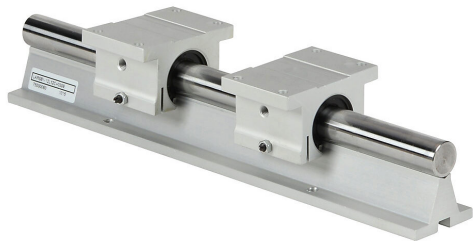

LARSB1-12L12C Cut Sheet

SureMotion slide element, continuously supported, round shaft, 3/4in shaft diameter, 12in overall length, carbon steel. (2) single pillow blocks included.

For complete product information, please see this item on our store at the following link:

<https://www.automationdirect.com/pn/LARSB1-12L12C>

Technical Specifications

Brand	SureMotion
Item	Slide element
Support Type	Continuously
Shaft Type	Round
Shaft Diameter	3/4in
Overall Length	12in
Material	Carbon steel
Includes	(2) single pillow blocks