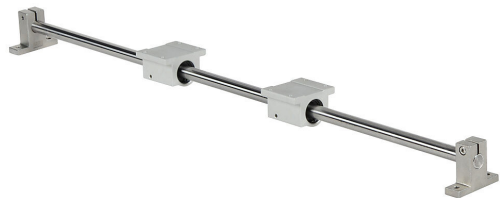

LARSA1-08L24C Cut Sheet

SureMotion slide element, end supported, round shaft, 1/2in shaft diameter, 24in overall length, carbon steel. (2) single pillow blocks included.

For complete product information, please see this item on our store at the following link:

<https://www.automationdirect.com/pn/LARSA1-08L24C>

Technical Specifications

Brand	SureMotion
Item	Slide element
Support Type	End
Shaft Type	Round
Shaft Diameter	1/2in
Overall Length	24in
Material	Carbon steel
Includes	(2) single pillow blocks