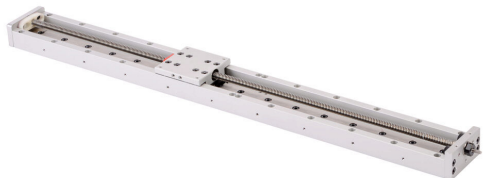

LAHP-25TM404LP25 Cut Sheet

SureMotion linear actuator assembly, single square bearing rail, 50mm wide, 404mm travel, lead screw, 0.25in pitch, carbon steel rail.

For complete product information, please see this item on our store at the following link:

<https://www.automationdirect.com/pn/LAHP-25TM404LP25>

Technical Specifications

Brand	SureMotion
Item	Linear actuator assembly
Actuator Type	Single square bearing rail
Width	50mm
Carriage Height	25mm
Travel Length	404mm
Driver Type	Lead screw
Pitch	0.25in
Rail Material	Carbon steel