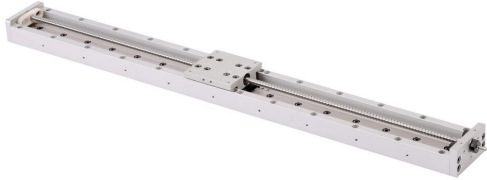

LAHP-25TM404B3M Cut Sheet

SureMotion linear actuator assembly, single square bearing rail, 50mm wide, 404mm travel, ball screw, 3mm pitch, carbon steel rail.

For complete product information, please see this item on our store at the following link:

<https://www.automationdirect.com/pn/LAHP-25TM404B3M>

Technical Specifications

Brand	SureMotion
Item	Linear actuator assembly
Actuator Type	Single square bearing rail
Width	50mm
Carriage Height	25mm
Travel Length	404mm
Driver Type	Ball screw
Pitch	3mm
Rail Material	Carbon steel