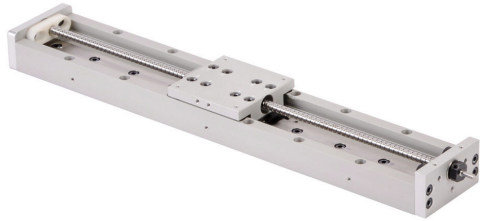

LAHP-25TM220B3M Cut Sheet

SureMotion linear actuator assembly, single square bearing rail, 50mm wide, 220mm travel, ball screw, 3mm pitch, carbon steel rail.

For complete product information, please see this item on our store at the following link:

<https://www.automationdirect.com/pn/LAHP-25TM220B3M>

Technical Specifications

Brand	SureMotion
Item	Linear actuator assembly
Actuator Type	Single square bearing rail
Width	50mm
Carriage Height	25mm
Travel Length	220mm
Driver Type	Ball screw
Pitch	3mm
Rail Material	Carbon steel