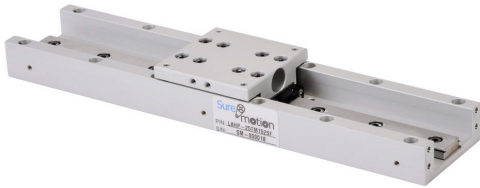

# LAHP-25TM152SF Cut Sheet

SureMotion linear slide assembly, single square bearing rail, 50mm wide, 152mm travel, carbon steel rail.

For complete product information, please see this item on our store at the following link:

## Technical Specifications

<b>Brand</b>	SureMotion
<b>Item</b>	Linear slide assembly
<b>Actuator Type</b>	Single square bearing rail
<b>Width</b>	50mm
<b>Carriage Height</b>	25mm
<b>Travel Length</b>	152mm
<b>Rail Material</b>	Carbon steel