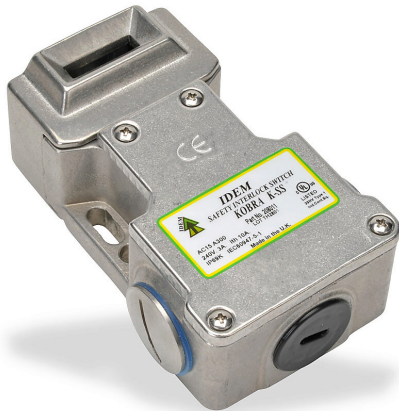

K-SS-208011 Cut Sheet

IDEM safety switch, tongue (key) interlock, 180-degree adjustable head, (2) N.C. safety output(s), (2) N.O. monitoring output(s), 58 x 104 x 37mm, 316 stainless steel body, 316 stainless steel head.

For complete product information, please see this item on our store at the following link:

<https://www.automationdirect.com/pn/K-SS-208011>

Technical Specifications

Brand	IDEM
Item	Safety switch
Actuator Type	Tongue (key) interlock
Head Type	180-degree adjustable
Action	Slow action break before make
Safety Output Type	(2) N.C.
Monitoring Output Type	(2) N.O.
Housing Size	58 x 104 x 37mm
Body Material	316 stainless steel
Head Material	316 stainless steel
IP Rating	IP69K
Connection	(3) 1/2in NPT cable entries