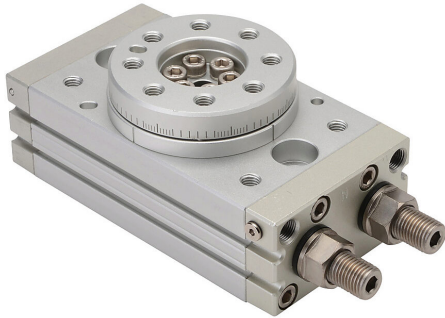

# J50MD-M Cut Sheet

NITRA pneumatic rotary actuator, double acting, size 50, 0 to 190 degrees, rubber bumpers, anodized aluminum body, 1/8in female NPT port(s).

For complete product information, please see this item on our store at the following link:

<https://www.automationdirect.com/pn/J50MD-M>

---

## Technical Specifications

<b>Brand</b>	NITRA
<b>Item</b>	Rotary actuator
<b>Working Fluid</b>	Pneumatic
<b>Action Type</b>	Double acting
<b>Size</b>	50
<b>Adjustable Travel</b>	0 to 190 degrees
<b>Cushion Type</b>	Rubber bumpers
<b>Body Material</b>	Anodized aluminum
<b>Port Information</b>	1/8in female NPT