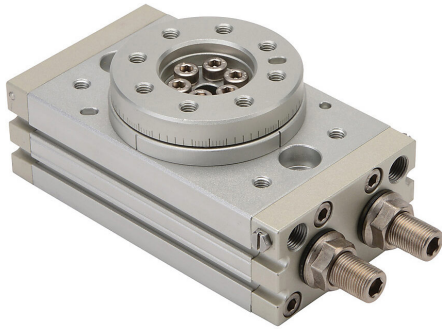

J30MD-M Cut Sheet

NITRA pneumatic rotary actuator, double acting, size 30, 0 to 190 degrees, rubber bumpers, anodized aluminum body, 1/8in female NPT port(s).

For complete product information, please see this item on our store at the following link:

<https://www.automationdirect.com/pn/J30MD-M>

Technical Specifications

Brand	NITRA
Item	Rotary actuator
Working Fluid	Pneumatic
Action Type	Double acting
Size	30
Adjustable Travel	0 to 190 degrees
Cushion Type	Rubber bumpers
Body Material	Anodized aluminum
Port Information	1/8in female NPT