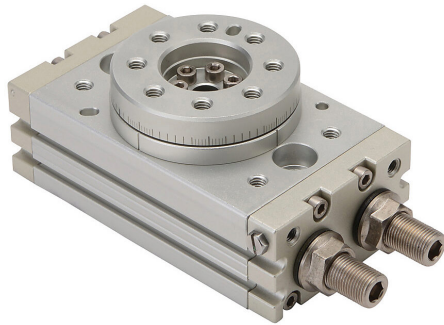

J20MD-M Cut Sheet

NITRA pneumatic rotary actuator, double acting, size 20, 0 to 190 degrees, rubber bumpers, anodized aluminum body, M5 x 0.8 threaded port(s).

For complete product information, please see this item on our store at the following link:

<https://www.automationdirect.com/pn/J20MD-M>

Technical Specifications

Brand	NITRA
Item	Rotary actuator
Working Fluid	Pneumatic
Action Type	Double acting
Size	20
Adjustable Travel	0 to 190 degrees
Cushion Type	Rubber bumpers
Body Material	Anodized aluminum
Port Information	M5 x 0.8 threaded