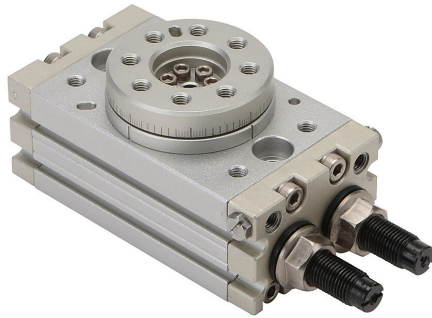

J10MD-MA Cut Sheet

NITRA pneumatic rotary actuator, double acting, size 10, 0 to 190 degrees, shock absorbers, anodized aluminum body, M5 x 0.8 threaded port(s).

For complete product information, please see this item on our store at the following link:

<https://www.automationdirect.com/pn/J10MD-MA>

Technical Specifications

Brand	NITRA
Item	Rotary actuator
Working Fluid	Pneumatic
Action Type	Double acting
Size	10
Adjustable Travel	0 to 190 degrees
Cushion Type	Shock absorbers
Body Material	Anodized aluminum
Port Information	M5 x 0.8 threaded