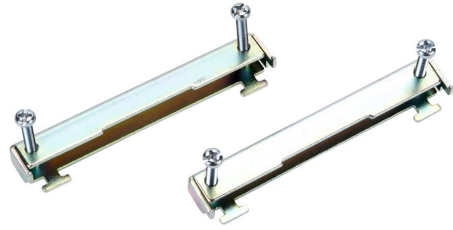

HMI-BRK-1 Cut Sheet

C-more panel mounting brackets, replacement. Package of 2. For use with C-more CM5-T4W 4in HMI.

For complete product information, please see this item on our store at the following link:

<https://www.automationdirect.com/pn/HMI-BRK-1>

Technical Specifications

Brand	C-more
Item	Panel mounting brackets
Replacement	Yes
Quantity per Pack	2
For Use With	C-more CM5-T4W 4in HMI

Agency Approvals