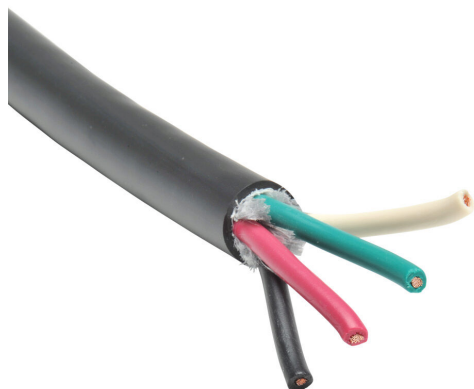

H11131004-1 Cut Sheet

Helukabel portable cord, unshielded, SJOOW, 300V, 4 conductors (includes ground), 10 AWG, EPDM thermoset rubber conductor insulation material, black, white, red and green, CPE thermoset rubber jacket, black, cut to length.

For complete product information, please see this item on our store at the following link:

<https://www.automationdirect.com/pn/H11131004-1>

Technical Specifications

| | |
|--------------------------------------|---------------------------------------|
| Brand | Helukabel |
| Item | Cord |
| Wire/Cable Type | Portable |
| UL Wire/Cable Type | SJOOW |
| Applicable Standards | UL 62, CSA Std. C22.2 No. 49 and MSHA |
| Application | General purpose |
| Flexibility | Flexible |
| Voltage Rating | 300V |
| Conductors | 4 conductors (includes ground) |
| Conductor Size | 10 AWG |
| Conductor Stranding | 105-stranded |
| Conductor Material | Bare copper |
| Conductor Insulation Material | EPDM thermoset rubber |

| | |
|---------------------------------------|--|
| Conductor Insulation Color | Black, white, red and green |
| Shielding | Unshielded |
| Jacket Material | CPE thermoset rubber |
| Jacket Color | Black |
| Nominal Overall Cable Diameter | 0.635in |
| Bulk Length | Cut to length |
| Package Type | <ul style="list-style-type: none">• 20 to 50ft = Coil• 51 to 95ft = 14 x 7in Reel• 96 to 140ft = 14 x 10in Reel• 141 to 210ft = 16 x 10in Reel• 211 to 295ft = 18 x 10in Reel• 296 to 385ft = 18 x 13in Reel• 386 to 860ft = 24 x 17in Wooden Reel• 861 to 1000ft = 30 x 17in Wooden Reel |