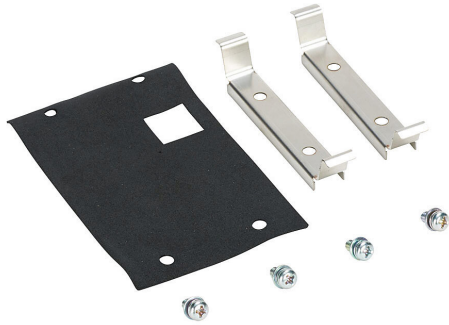

# GS4-BZL Cut Sheet

DURApulse GS4 series bezel, for use with GS4-KPD keypad.  
Mounting hardware included.

For complete product information, please see this item on our store at the following link:

<https://www.automationdirect.com/pn/GS4-BZL>

## Technical Specifications

<b>Brand</b>	DURApulse
<b>Item</b>	Bezel
<b>Series</b>	GS4
<b>Field Installable</b>	No
<b>For Use With</b>	GS4-KPD keypad
<b>Includes</b>	Mounting hardware

---