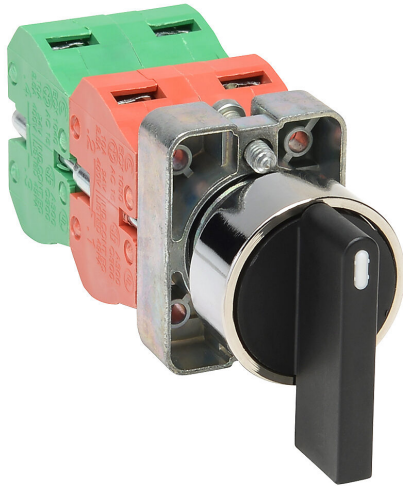

GCX1380-22 Cut Sheet

AutomationDirect selector switch, 22mm, 3-position, spring return to center, (2) N.O./ (2) N.C. contact(s), metal base, metal bezel, Operator: black, lever, 30mm, round, plastic.

For complete product information, please see this item on our store at the following link:

<https://www.automationdirect.com/pn/GCX1380-22>

Technical Specifications

Brand	AutomationDirect
Item	Selector switch
Barrel Size	22mm
IP Rating	IP65
Number Of Positions	3
Action	Spring return to center
Contact Type	(2) N.O./ (2) N.C.
Base Material	Metal
Bezel Material	Metal
Operator Color	Black
Operator Type	Lever
Operator Size	30mm
Operator Shape	Round
Operator Material	Plastic