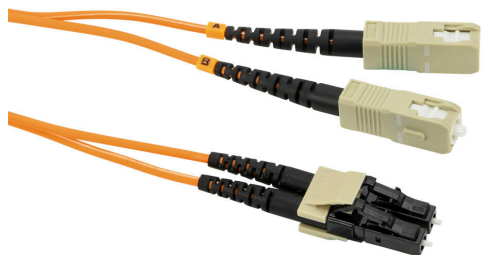

# FOM-OM2-SCLC-001 Cut Sheet

AchieVe OM2 multi-mode fiber optic Ethernet patch cable, SC duplex to LC duplex, 3.2ft/1m cable length, orange. For use with 1/10 Gbps networks.

For complete product information, please see this item on our store at the following link:

<https://www.automationdirect.com/pn/FOM-OM2-SCLC-001>

## Technical Specifications

<b>Brand</b>	AchieVe
<b>Item</b>	Cable
<b>Cable Type</b>	OM2 multi-mode fiber optic Ethernet patch
<b>Connection 1</b>	SC duplex
<b>Connection 2</b>	LC duplex
<b>Jacket Material</b>	Low smoke zero halogen (LSZH)
<b>Jacket Color</b>	Orange
<b>Cable Length</b>	3.2ft/1m
<b>For Use With</b>	1/10 Gbps networks