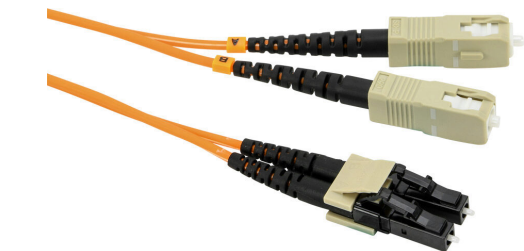

# FOM-OM1-SCLC-003 Cut Sheet

AchieVe OM1 multi-mode fiber optic Ethernet patch cable, SC duplex to LC duplex, 9.8ft/3m cable length, orange. For use with 10/100/1000 Mbps networks.

For complete product information, please see this item on our store at the following link:

<https://www.automationdirect.com/pn/FOM-OM1-SCLC-003>

## Technical Specifications

<b>Brand</b>	AchieVe
<b>Item</b>	Cable
<b>Cable Type</b>	OM1 multi-mode fiber optic Ethernet patch
<b>Connection 1</b>	SC duplex
<b>Connection 2</b>	LC duplex
<b>Jacket Material</b>	Low smoke zero halogen (LSZH)
<b>Jacket Color</b>	Orange
<b>Cable Length</b>	9.8ft/3m
<b>For Use With</b>	10/100/1000 Mbps networks