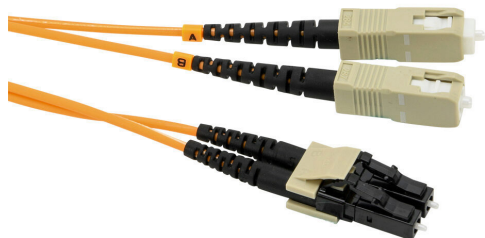

# FOM-OM1-SCLC-001 Cut Sheet

AchieVe OM1 multi-mode fiber optic Ethernet patch cable, SC duplex to LC duplex, 3.2ft/1m cable length, orange. For use with 10/100/1000 Mbps networks.

For complete product information, please see this item on our store at the following link:

<https://www.automationdirect.com/pn/FOM-OM1-SCLC-001>

## Technical Specifications

<b>Brand</b>	AchieVe
<b>Item</b>	Cable
<b>Cable Type</b>	OM1 multi-mode fiber optic Ethernet patch
<b>Connection 1</b>	SC duplex
<b>Connection 2</b>	LC duplex
<b>Jacket Material</b>	Low smoke zero halogen (LSZH)
<b>Jacket Color</b>	Orange
<b>Cable Length</b>	3.2ft/1m
<b>For Use With</b>	10/100/1000 Mbps networks