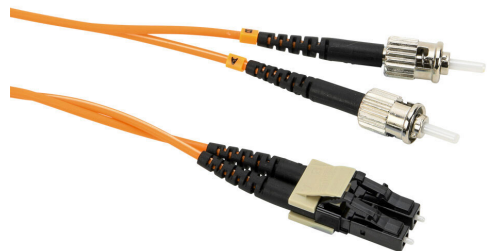

# FOM-OM1-LCST-010 Cut Sheet

AchieVe OM1 multi-mode fiber optic Ethernet patch cable, LC duplex to ST duplex, 32.8ft/10m cable length, orange. For use with 10/100/1000 Mbps networks.

For complete product information, please see this item on our store at the following link:

## Technical Specifications

<b>Brand</b>	AchieVe
<b>Item</b>	Cable
<b>Cable Type</b>	OM1 multi-mode fiber optic Ethernet patch
<b>Connection 1</b>	LC duplex
<b>Connection 2</b>	ST duplex
<b>Jacket Material</b>	Low smoke zero halogen (LSZH)
<b>Jacket Color</b>	Orange
<b>Cable Length</b>	32.8ft/10m
<b>For Use With</b>	10/100/1000 Mbps networks