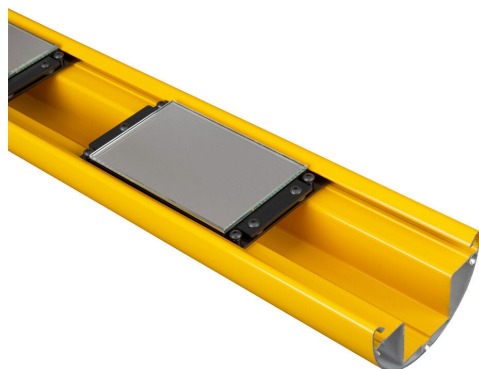

# FMC-SB4 Cut Sheet

ReeR mirror column, 1330mm housing, (4) 150mm mirror(s). For use with ReeR Safegate light curtains.

For complete product information, please see this item on our store at the following link:

## Technical Specifications

<b>Brand</b>	ReeR
<b>Item</b>	Mirror column
<b>Housing Size</b>	1330mm
<b>Mirror Size</b>	(4) 150mm
<b>Material</b>	Aluminum
<b>Finish</b>	Powder-varnished yellow (RAL 1003)
<b>For Use With</b>	ReeR Safegate light curtains