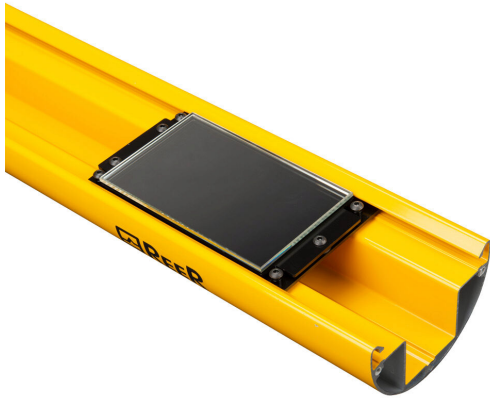

FMC-SB3 Cut Sheet

ReeR mirror column, 1200mm housing, (3) 150mm mirror(s). For use with ReeR Safegate light curtains.

For complete product information, please see this item on our store at the following link:

<https://www.automationdirect.com/pn/FMC-SB3>

Technical Specifications

Brand	ReeR
Item	Mirror column
Housing Size	1200mm
Mirror Size	(3) 150mm
Material	Aluminum
Finish	Powder-varnished yellow (RAL 1003)
For Use With	ReeR Safegate light curtains