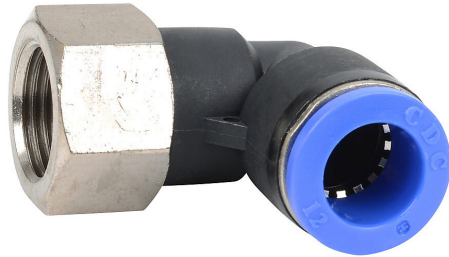

FE12M-38R Cut Sheet

NITRA pneumatic push-to-connect fitting, female, elbow, rotating, thermoplastic (PBT) body, nickel-plated brass threads, 12mm tube to R3/8 BSPT connection(s). Package of 5.

For complete product information, please see this item on our store at the following link:

<https://www.automationdirect.com/pn/FE12M-38R>

Technical Specifications

Brand	NITRA
Item	Pneumatic Push-to-connect Fitting
Gender	Female
Fitting Type	Elbow
Fitting Function	Rotating
Body Material	Thermoplastic (PBT)
Thread Material	Nickel-plated brass
Thread Sealant	No
Connection	12mm push-to-connect and R3/8 BSPT
Operating Pressure	-29.5in Hg to 150 psi
Operating Temperature	32 to 140 deg F
Quantity per Pack	5
For Use With	Flexible pneumatic tubing