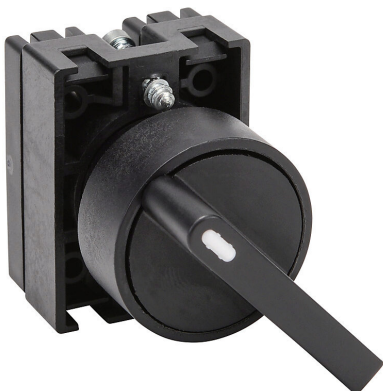

# ECP3350 Cut Sheet

NITRA pneumatic selector switch, IP65, 22mm, 2-position, maintained, operator only, plastic base, plastic bezel, Operator: black, lever, 30mm, round, plastic.

For complete product information, please see this item on our store at the following link:

<https://www.automationdirect.com/pn/ECP3350>

## Technical Specifications

<b>Brand</b>	NITRA
<b>Item</b>	Pneumatic selector switch
<b>Barrel Size</b>	22mm
<b>IP Rating</b>	IP65
<b>Number Of Positions</b>	2
<b>Action</b>	Maintained
<b>Contact Type</b>	Operator only
<b>Base Material</b>	Plastic
<b>Bezel Material</b>	Plastic
<b>Operator Color</b>	Black
<b>Operator Type</b>	Lever
<b>Operator Size</b>	30mm
<b>Operator Shape</b>	Round
<b>Operator Material</b>	Plastic