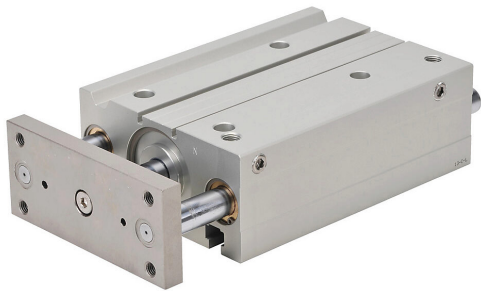

E63M175MD-M Cut Sheet

NITRA pneumatic cylinder, dual guide rod, 63mm bore, 20mm rod diameter, 175mm stroke, double acting, magnetic piston, universal mount.

For complete product information, please see this item on our store at the following link:

<https://www.automationdirect.com/pn/E63M175MD-M>

Technical Specifications

Brand	NITRA
Item	Cylinder
Working Fluid	Air
Cylinder Type	Dual guide rod
Bore Diameter	63mm
Stroke	175mm
Port Size	1/4in female NPT
Mounting	Universal
Action Type	Double acting
Magnetic Piston	Magnetic piston
Body Material	Aluminum
Rod Material	Chrome-plated steel
Rod Diameter	20mm
Rod Thread Size	3/4-16
Bushing Type	Bronze bushings