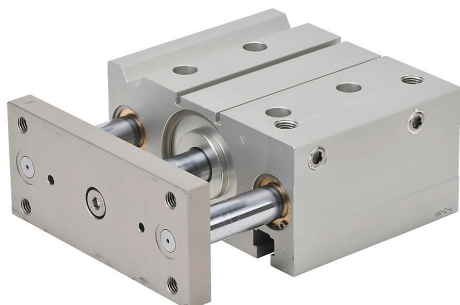

E63M075MD-M Cut Sheet

NITRA pneumatic cylinder, dual guide rod, 63mm bore, 20mm rod diameter, 75mm stroke, double acting, magnetic piston, universal mount.

For complete product information, please see this item on our store at the following link:

<https://www.automationdirect.com/pn/E63M075MD-M>

Technical Specifications

Brand	NITRA
Item	Cylinder
Working Fluid	Air
Cylinder Type	Dual guide rod
Bore Diameter	63mm
Stroke	75mm
Port Size	1/4in female NPT
Mounting	Universal
Action Type	Double acting
Magnetic Piston	Magnetic piston
Body Material	Aluminum
Rod Material	Chrome-plated steel
Rod Diameter	20mm
Rod Thread Size	3/4-16
Bushing Type	Bronze bushings