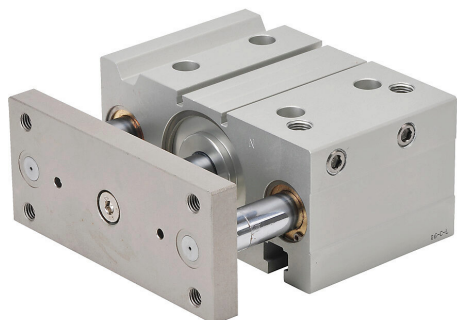

E63M050MD-M Cut Sheet

NITRA pneumatic cylinder, dual guide rod, 63mm bore, 20mm rod diameter, 50mm stroke, double acting, magnetic piston, universal mount.

For complete product information, please see this item on our store at the following link:

<https://www.automationdirect.com/pn/E63M050MD-M>

Technical Specifications

Brand	NITRA
Item	Cylinder
Working Fluid	Air
Cylinder Type	Dual guide rod
Bore Diameter	63mm
Stroke	50mm
Port Size	1/4in female NPT
Mounting	Universal
Action Type	Double acting
Magnetic Piston	Magnetic piston
Body Material	Aluminum
Rod Material	Chrome-plated steel
Rod Diameter	20mm
Rod Thread Size	3/4-16
Bushing Type	Bronze bushings