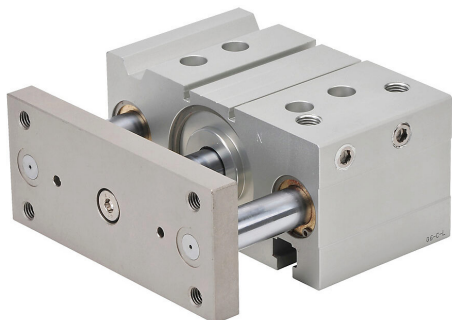

E63M040MD-M Cut Sheet

NITRA pneumatic cylinder, dual guide rod, 63mm bore, 20mm rod diameter, 40mm stroke, double acting, magnetic piston, universal mount.

For complete product information, please see this item on our store at the following link:

<https://www.automationdirect.com/pn/E63M040MD-M>

Technical Specifications

Brand	NITRA
Item	Cylinder
Working Fluid	Air
Cylinder Type	Dual guide rod
Bore Diameter	63mm
Stroke	40mm
Port Size	1/4in female NPT
Mounting	Universal
Action Type	Double acting
Magnetic Piston	Magnetic piston
Body Material	Aluminum
Rod Material	Chrome-plated steel
Rod Diameter	20mm
Rod Thread Size	3/4-16
Bushing Type	Bronze bushings