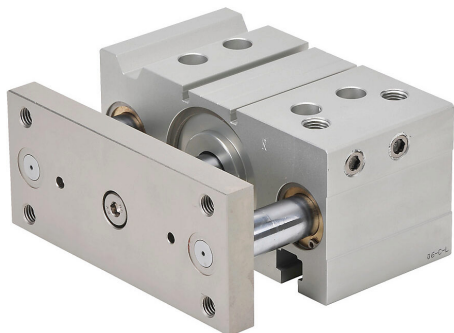

E63M030MD-M Cut Sheet

NITRA pneumatic cylinder, dual guide rod, 63mm bore, 20mm rod diameter, 30mm stroke, double acting, magnetic piston, universal mount.

For complete product information, please see this item on our store at the following link:

<https://www.automationdirect.com/pn/E63M030MD-M>

Technical Specifications

Brand	NITRA
Item	Cylinder
Working Fluid	Air
Cylinder Type	Dual guide rod
Bore Diameter	63mm
Stroke	30mm
Port Size	1/4in female NPT
Mounting	Universal
Action Type	Double acting
Magnetic Piston	Magnetic piston
Body Material	Aluminum
Rod Material	Chrome-plated steel
Rod Diameter	20mm
Rod Thread Size	3/4-16
Bushing Type	Bronze bushings