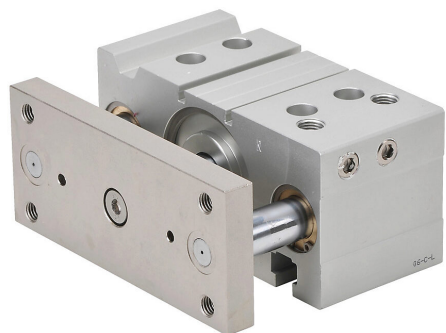

E63M025MD-M Cut Sheet

NITRA pneumatic cylinder, dual guide rod, 63mm bore, 20mm rod diameter, 25mm stroke, double acting, magnetic piston, universal mount.

For complete product information, please see this item on our store at the following link:

<https://www.automationdirect.com/pn/E63M025MD-M>

Technical Specifications

Brand	NITRA
Item	Cylinder
Working Fluid	Air
Cylinder Type	Dual guide rod
Bore Diameter	63mm
Stroke	25mm
Port Size	1/4in female NPT
Mounting	Universal
Action Type	Double acting
Magnetic Piston	Magnetic piston
Body Material	Aluminum
Rod Material	Chrome-plated steel
Rod Diameter	20mm
Rod Thread Size	3/4-16
Bushing Type	Bronze bushings