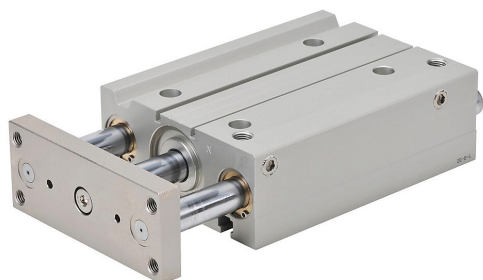

E50M150MD-M Cut Sheet

NITRA pneumatic cylinder, dual guide rod, 50mm bore, 20mm rod diameter, 150mm stroke, double acting, magnetic piston, universal mount.

For complete product information, please see this item on our store at the following link:

<https://www.automationdirect.com/pn/E50M150MD-M>

Technical Specifications

Brand	NITRA
Item	Cylinder
Working Fluid	Air
Cylinder Type	Dual guide rod
Bore Diameter	50mm
Stroke	150mm
Port Size	1/4in female NPT
Mounting	Universal
Action Type	Double acting
Magnetic Piston	Magnetic piston
Body Material	Aluminum
Rod Material	Chrome-plated steel
Rod Diameter	20mm
Rod Thread Size	3/4-16
Bushing Type	Bronze bushings