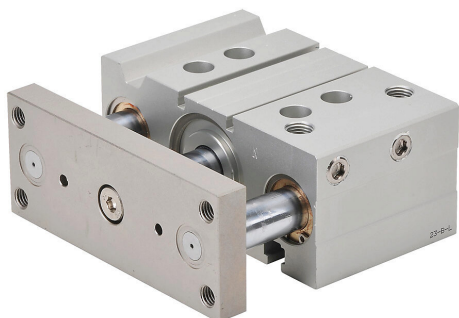

E50M040MD-M Cut Sheet

NITRA pneumatic cylinder, dual guide rod, 50mm bore, 20mm rod diameter, 40mm stroke, double acting, magnetic piston, universal mount.

For complete product information, please see this item on our store at the following link:

<https://www.automationdirect.com/pn/E50M040MD-M>

Technical Specifications

Brand	NITRA
Item	Cylinder
Working Fluid	Air
Cylinder Type	Dual guide rod
Bore Diameter	50mm
Stroke	40mm
Port Size	1/4in female NPT
Mounting	Universal
Action Type	Double acting
Magnetic Piston	Magnetic piston
Body Material	Aluminum
Rod Material	Chrome-plated steel
Rod Diameter	20mm
Rod Thread Size	3/4-16
Bushing Type	Bronze bushings