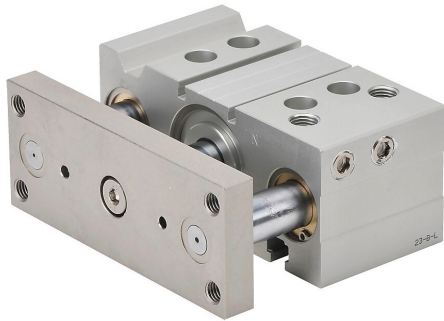

E50M025MD-M Cut Sheet

NITRA pneumatic cylinder, dual guide rod, 50mm bore, 20mm rod diameter, 25mm stroke, double acting, magnetic piston, universal mount.

For complete product information, please see this item on our store at the following link:

<https://www.automationdirect.com/pn/E50M025MD-M>

Technical Specifications

Brand	NITRA
Item	Cylinder
Working Fluid	Air
Cylinder Type	Dual guide rod
Bore Diameter	50mm
Stroke	25mm
Port Size	1/4in female NPT
Mounting	Universal
Action Type	Double acting
Magnetic Piston	Magnetic piston
Body Material	Aluminum
Rod Material	Chrome-plated steel
Rod Diameter	20mm
Rod Thread Size	3/4-16
Bushing Type	Bronze bushings