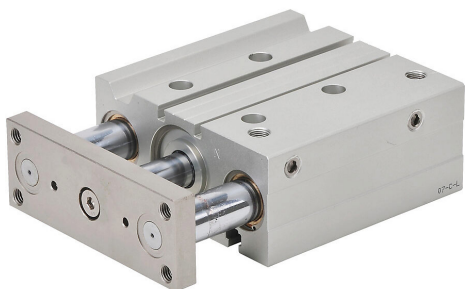

E40M075MD-M Cut Sheet

NITRA pneumatic cylinder, dual guide rod, 40mm bore, 16mm rod diameter, 75mm stroke, double acting, magnetic piston, universal mount.

For complete product information, please see this item on our store at the following link:

<https://www.automationdirect.com/pn/E40M075MD-M>

Technical Specifications

Brand	NITRA
Item	Cylinder
Working Fluid	Air
Cylinder Type	Dual guide rod
Bore Diameter	40mm
Stroke	75mm
Port Size	1/8in female NPT
Mounting	Universal
Action Type	Double acting
Magnetic Piston	Magnetic piston
Body Material	Aluminum
Rod Material	Chrome-plated steel
Rod Diameter	16mm
Rod Thread Size	3/4-16
Bushing Type	Bronze bushings