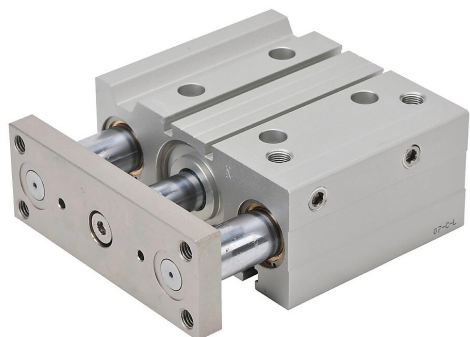

E40M050MD-M Cut Sheet

NITRA pneumatic cylinder, dual guide rod, 40mm bore, 16mm rod diameter, 50mm stroke, double acting, magnetic piston, universal mount.

For complete product information, please see this item on our store at the following link:

<https://www.automationdirect.com/pn/E40M050MD-M>

Technical Specifications

Brand	NITRA
Item	Cylinder
Working Fluid	Air
Cylinder Type	Dual guide rod
Bore Diameter	40mm
Stroke	50mm
Port Size	1/8in female NPT
Mounting	Universal
Action Type	Double acting
Magnetic Piston	Magnetic piston
Body Material	Aluminum
Rod Material	Chrome-plated steel
Rod Diameter	16mm
Rod Thread Size	3/4-16
Bushing Type	Bronze bushings